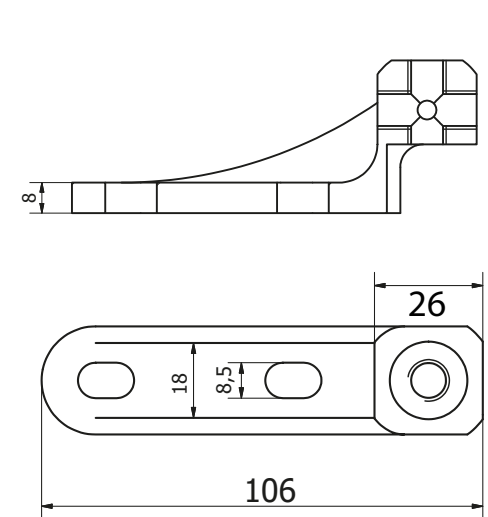

Universal feet