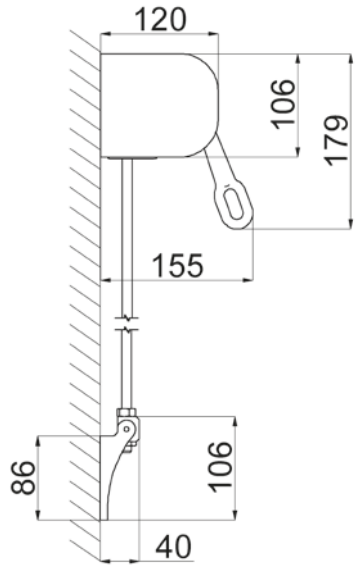

VENEZIA CAVETTO Ø 4 WITH BOX

Box supports

Box covers

Cable plugs (standard)

Cable plugs with stops (optional)

Universal feet

VENEZIA CAVETTO Ø 4

Wall installation

Ceiling installation

Aluminium brackets

Universal feet

Upper support for cable

Cable Ø 4

Cable plugs (standard)

Cable plugs with stops (optional)