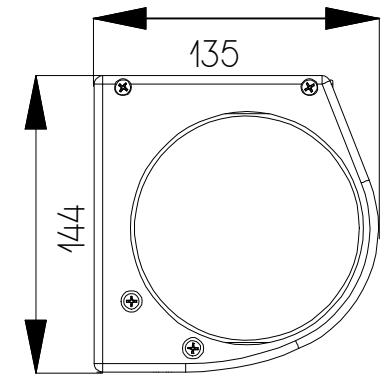

VENEZIA CAVETTO Ø 4 WITH BOX

Box supports

Box covers

Cable plugs (standard)

Cable plugs with stops (optional)

Universal feet

VENEZIA CAVETTO Ø 4

Wall installation

Ceiling installation

Aluminium brackets

Universal feet

Upper support for cable

Cable Ø 4

Cable plugs (standard)

Cable plugs with stops (optional)