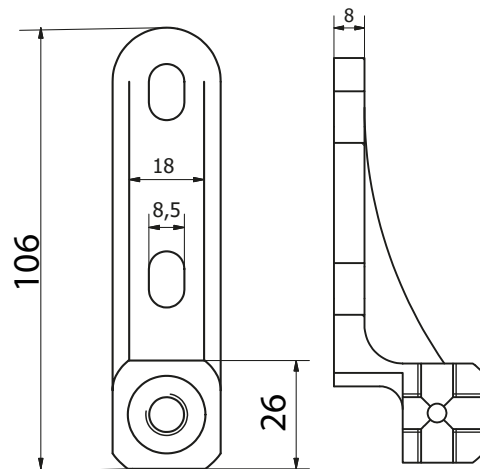

VENEZIA CAVETTO Ø 4 WITH BOX

Box supports

Box covers

Cable plugs (standard)

Cable plugs with stops (optional)

Universal feet

VENEZIA CAVETTO Ø 4

Wall installation