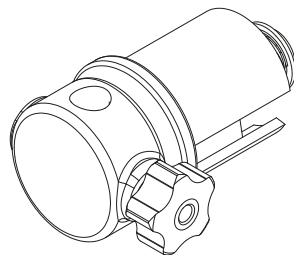

VENEZIA CAVETTO Ø 4 WITH BOX

Box supports

Box covers

Cable plugs (standard)

Cable plugs with stops (optional)

Universal feet

VENEZIA CAVETTO Ø 4

Wall installation

Ceiling installation

Aluminium brackets

Universal feet

Upper support for cable

Cable Ø 4

Cable plugs (standard)

Cable plugs with stops (optional)