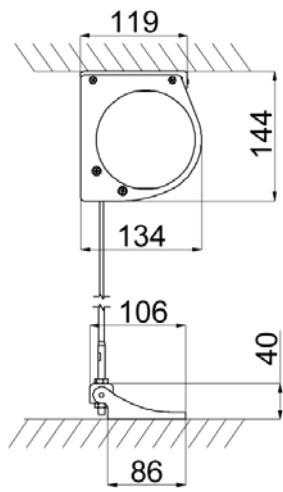

VENEZIA CAVETTO Ø 4 WITH BOX

Box supports

Box covers

Cable plugs (standard)

Cable plugs with stops (optional)

Universal feet

VENEZIA CAVETTO Ø 4

Wall installation

Ceiling installation

Aluminium brackets

Universal feet

Upper support for cable

Cable Ø 4

Cable plugs (standard)

Cable plugs with stops (optional)