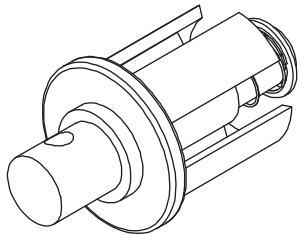

VENEZIA CAVETTO Ø 4 WITH BOX

Box supports

Box covers

Cable plugs (standard)

Cable plugs with stops (optional)

Universal feet

VENEZIA CAVETTO Ø 4

Wall installation

Ceiling installation

Aluminium brackets

Universal feet

Upper support for cable

Cable Ø 4

Cable plugs (standard)

Cable plugs with stops (optional)