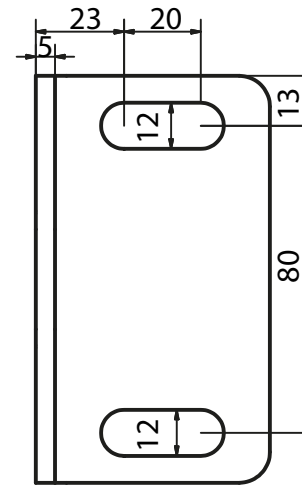

VENEZIA CAVETTO Ø 4 WITH BOX

Box supports

Box covers

Cable plugs (standard)

Cable plugs with stops (optional)

Universal feet

VENEZIA CAVETTO Ø 4

Wall installation

Ceiling installation

Aluminium brackets

Universal feet

Upper support for cable

Cable Ø 4

Cable plugs (standard)

Cable plugs with stops (optional)