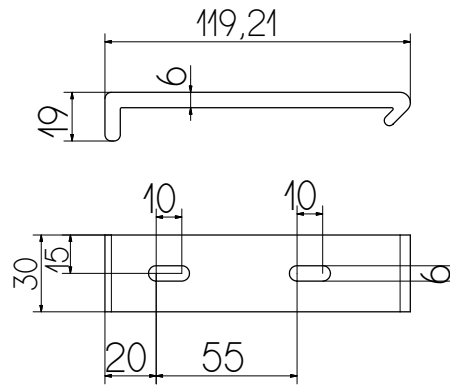

VENEZIA CAVETTO Ø 4 WITH BOX

Box supports

Box covers

Cable plugs (standard)

Cable plugs with stops (optional)

Universal feet

VENEZIA CAVETTO Ø 4

Wall installation

Ceiling installation

Aluminium brackets

Universal feet

Upper support for cable

Cable Ø 4

Cable plugs (standard)

Cable plugs with stops (optional)