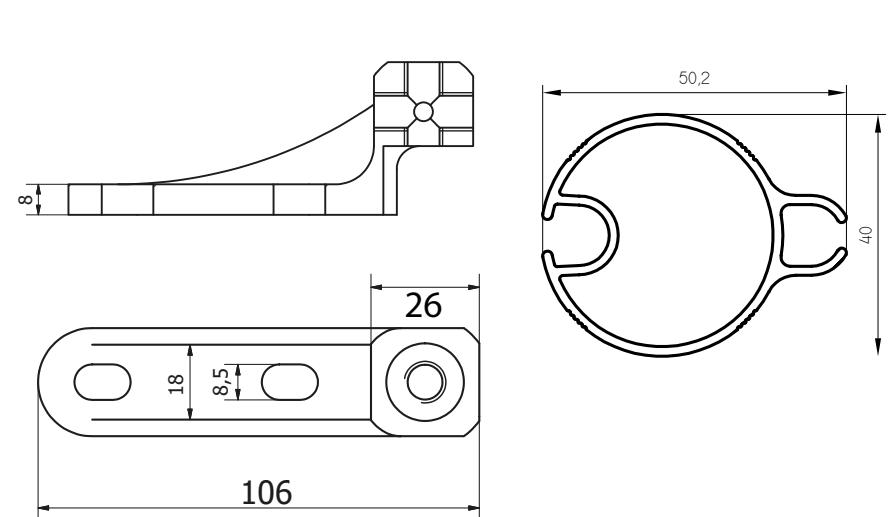

VENEZIA CAVETTO Ø 4 WITH BOX

Box supports

Box covers

Cable plugs (standard)

Cable plugs with stops (optional)

Universal feet

VENEZIA CAVETTO Ø 4

Wall installation

Ceiling installation

Aluminium brackets

Universal feet

Upper support for cable

Cable Ø 4

Cable plugs (standard)

Cable plugs with stops (optional)