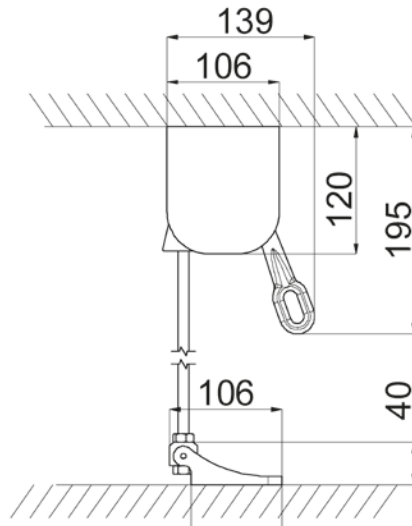

VENEZIA CAVETTO Ø 4 WITH BOX

Box supports

Box covers

Cable plugs (standard)

Cable plugs with stops (optional)

Universal feet

VENEZIA CAVETTO Ø 4

Wall installation

Ceiling installation

Aluminium brackets

Universal feet

Upper support for cable

Cable Ø 4

Cable plugs (standard)

Cable plugs with stops (optional)