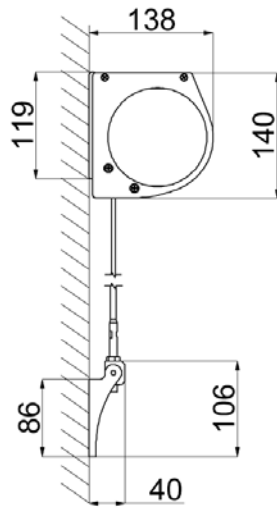

VENEZIA CAVETTO Ø 4 WITH BOX

Box supports

Box covers

Cable plugs (standard)

Cable plugs with stops (optional)

Universal feet

VENEZIA CAVETTO Ø 4

Wall installation

Ceiling installation

Aluminium brackets

Universal feet

Upper support for cable

Cable Ø 4

Cable plugs (standard)

Cable plugs with stops (optional)