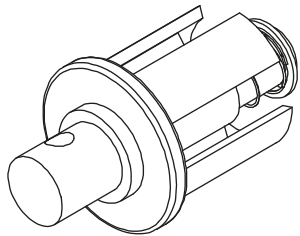

VENEZIA CAVETTO Ø 4 WITH BOX

Box supports

Box covers

Cable plugs (standard)

Cable plugs with stops (optional)

Universal feet

VENEZIA CAVETTO Ø 4

Wall installation

Ceiling installation

Aluminium brackets

Universal feet

Upper support for cable

Cable Ø 4

Cable plugs (standard)

Cable plugs with stops (optional)