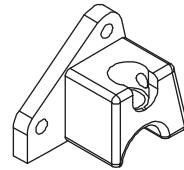

VENEZIA CAVETTO Ø 4 WITH BOX

Box supports

Box covers

Cable plugs (standard)

Cable plugs with stops (optional)

Universal feet

VENEZIA CAVETTO Ø 4

Wall installation

Ceiling installation

Aluminium brackets

Universal feet

Upper support for cable

Cable Ø 4

Cable plugs (standard)

Cable plugs with stops (optional)