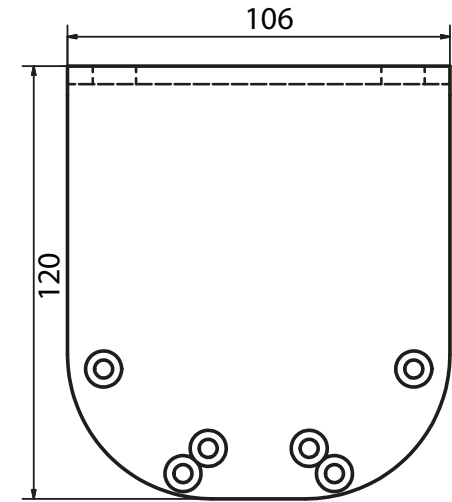

Aluminium brackets